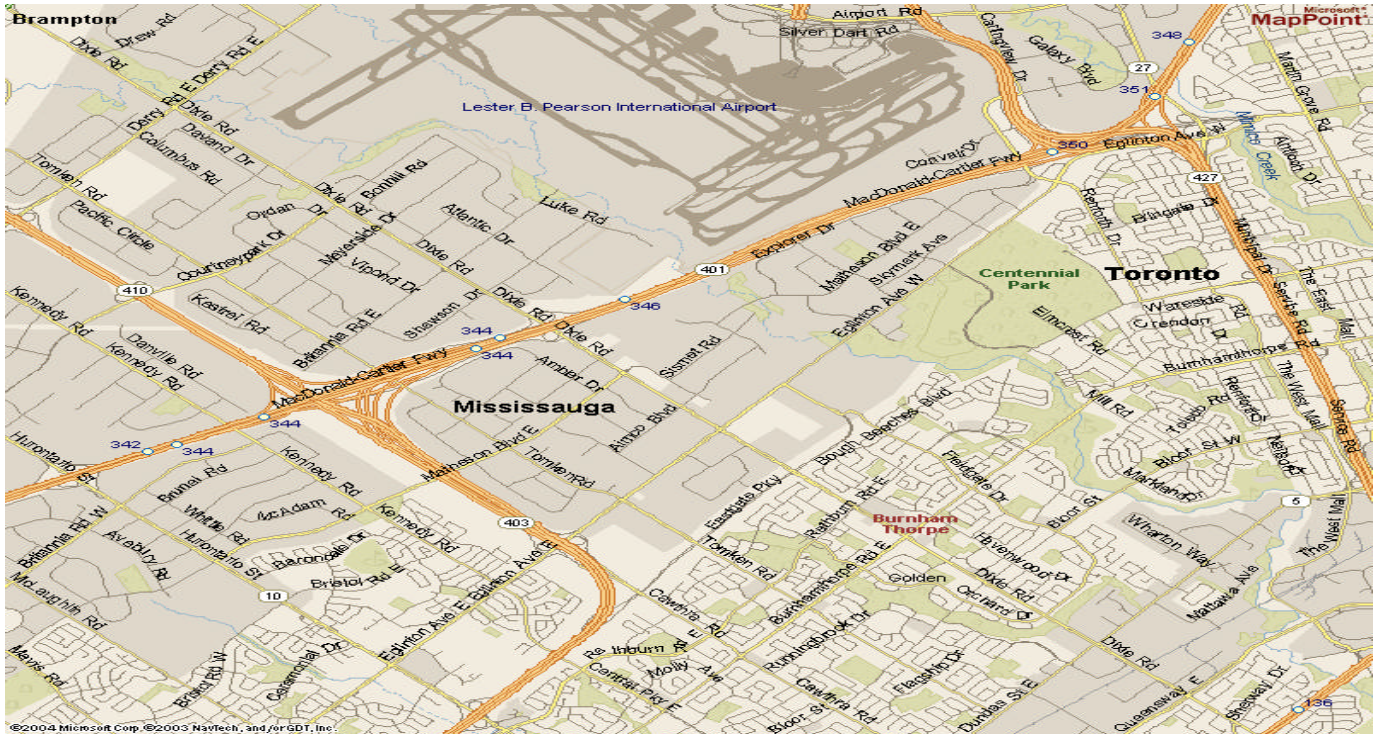

DIRECTIONS TO FROM LESTER B. PEARSON INTERNATIONAL AIRPORT

1. From the airport, follow the signs for **HWY 427 South**.
2. Take **HWY 427** south, exit onto **HWY 401 West**.
3. Take **HWY 401 West**, exit onto to **HWY 403** (*next exit past DIXIE RD exit*).
4. Take **HWY 403**, and exit onto **EGLINGTON AVE.** (*first exit*).

db Darbert Machinery Company

5205 Tomken Rd. Mississauga, ON. (905)624-8252

1. Turn Left (*east*) onto **EGLINGTON AVE.**
2. Follow to **TOMKEN ROAD**, (*first intersection*).
3. Turn Left (*north*) onto **TOMKEN ROAD.**